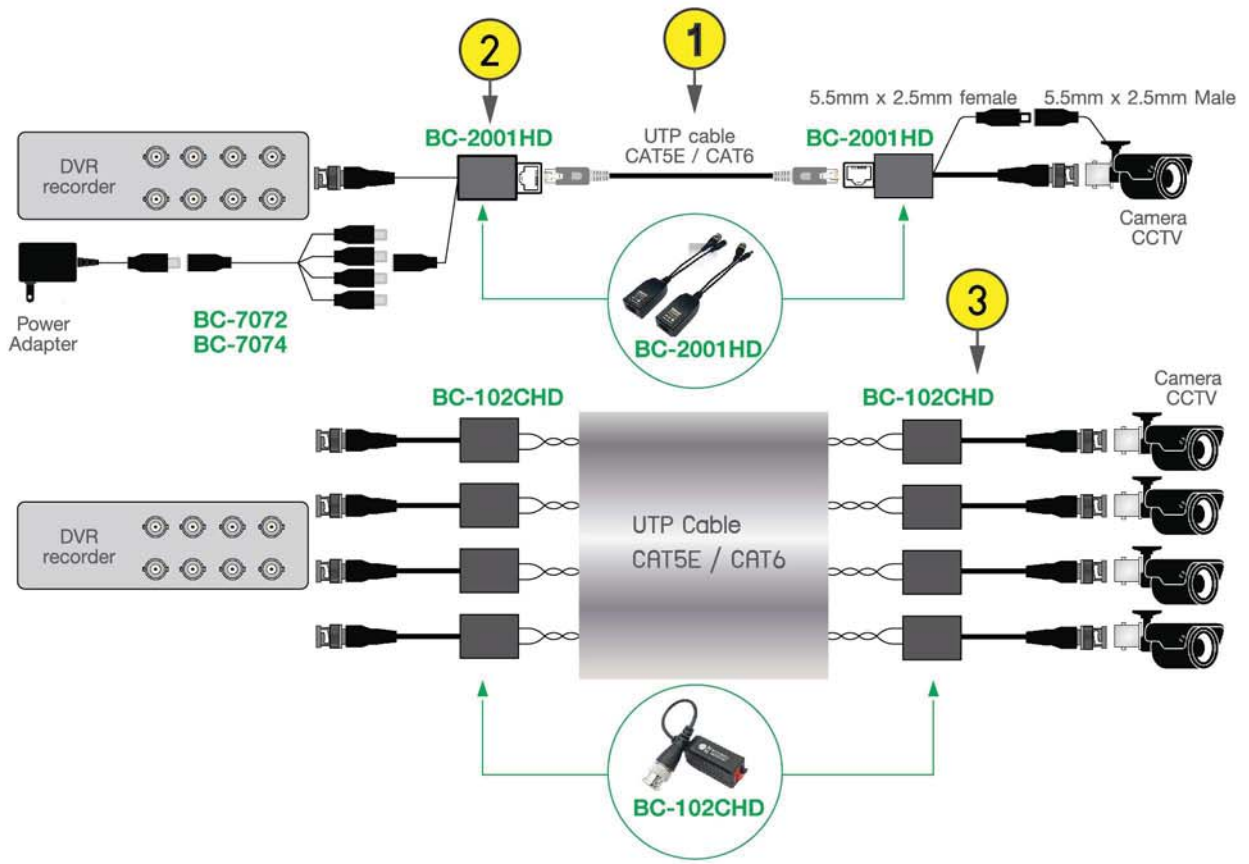

### CAT5E/CAT6 Cable Installation Guide (การติดตั้งแบบใช้สาย UTP Cable)

**BC-2001HD, Length as below.**  
 Up to 450m. for 720P CVI camera  
 Up to 250m. for 1080P CVI camera  
 Up to 250m. for 720P/1080P TVI camera  
 Up to 320m. for 720P AHD camera  
 Up to 220m. for 1080P AHD camera  
 Up to 300m. for CVBS camera

**BC-102CHD, Length as below.**  
 Up to 450m. for 720P CVI camera  
 Up to 250m. for 1080P CVI camera  
 Up to 250m. for 720P/1080P TVI camera  
 Up to 320m. for 720P AHD camera  
 Up to 220m. for 1080P AHD camera  
 Up to 300m. for CVBS camera